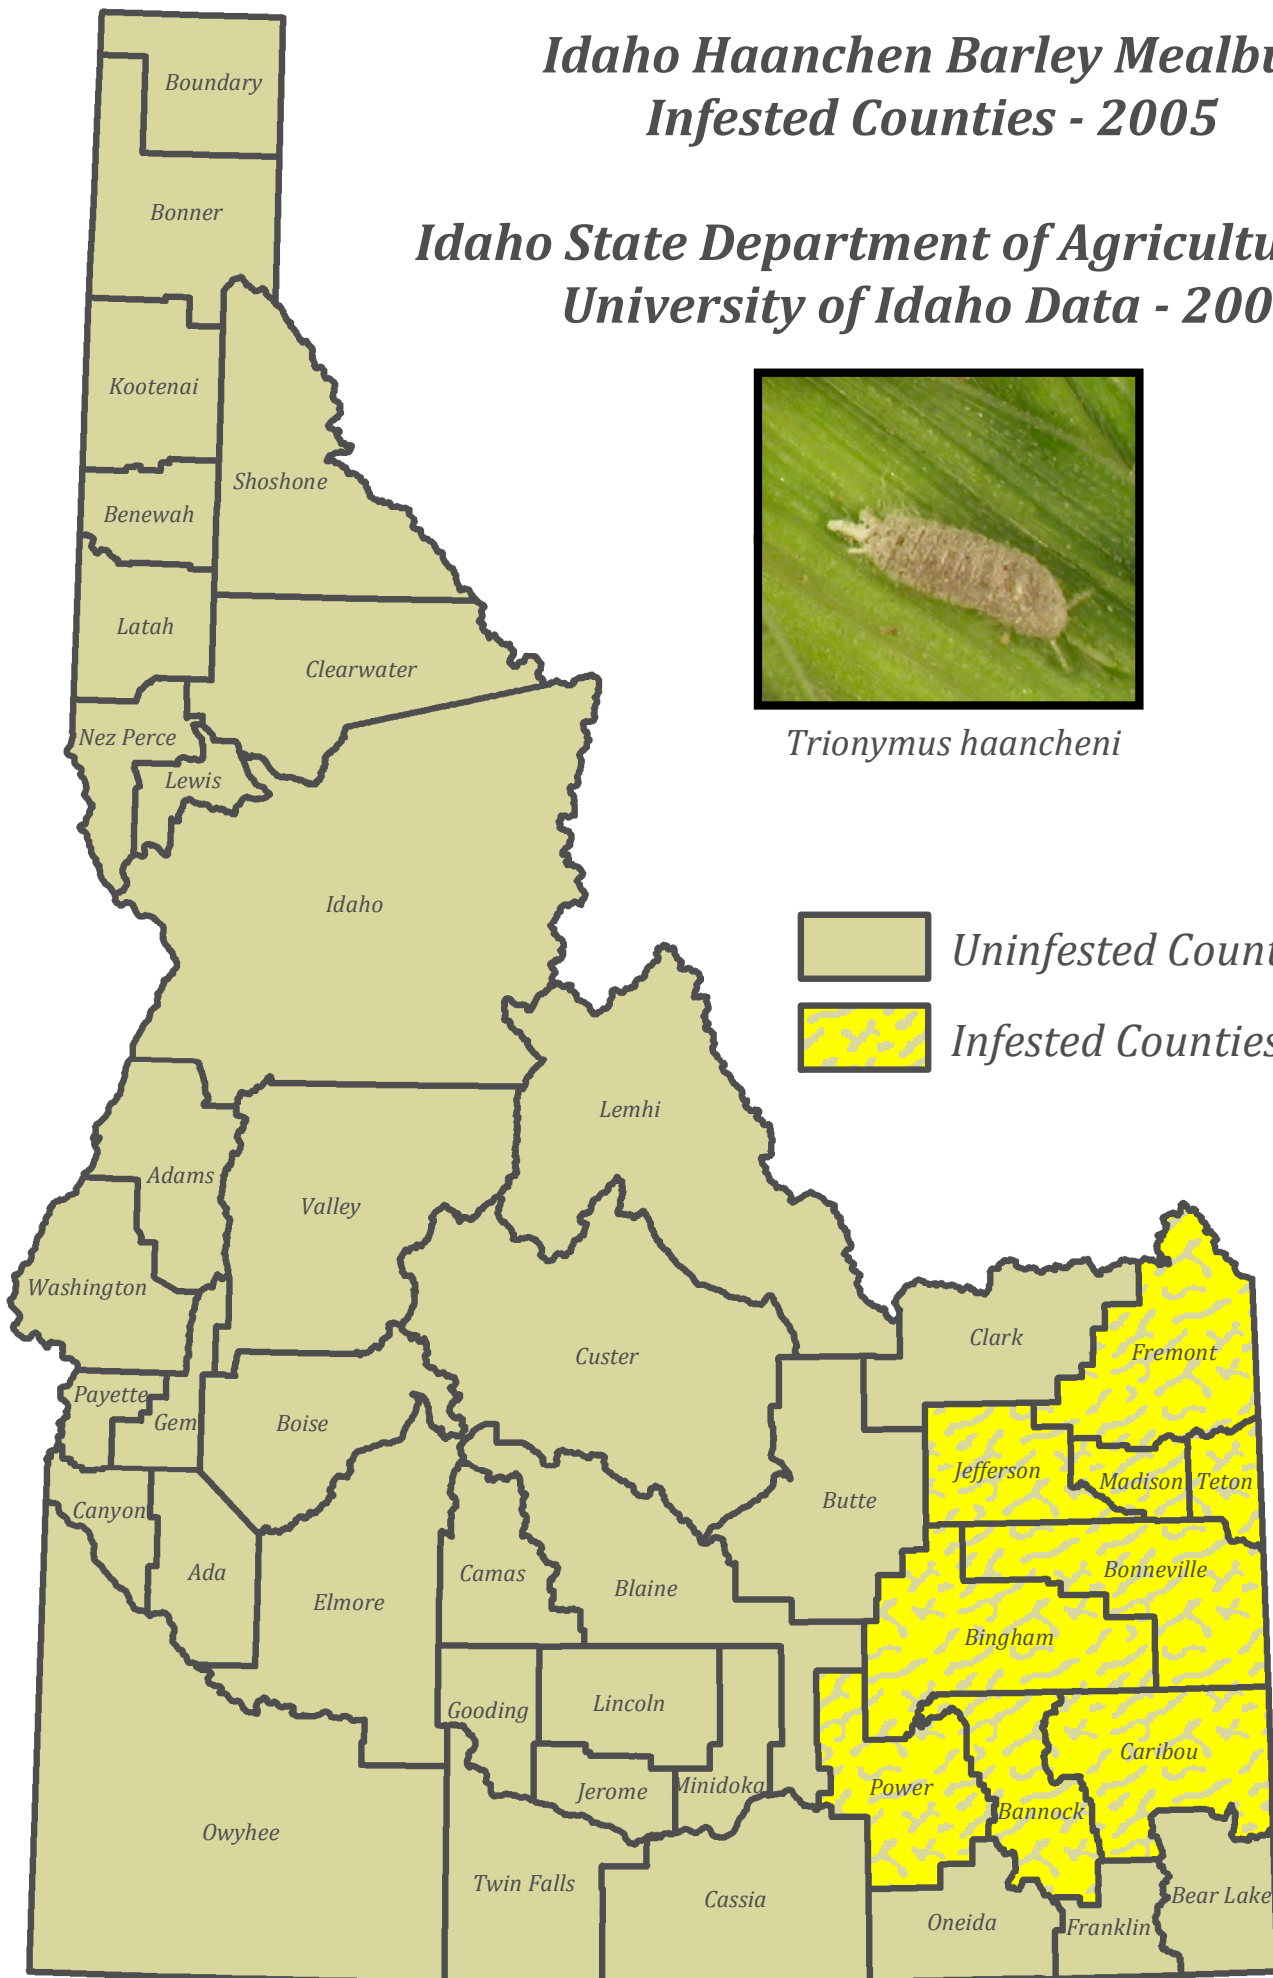

Idaho Haanchen Barley Mealbug Infested Counties - 2005

Idaho State Department of Agriculture and
University of Idaho Data - 2005

Trionymus haancheni

-  Uninfested Counties
-  Infested Counties

Darcy Heckathorne