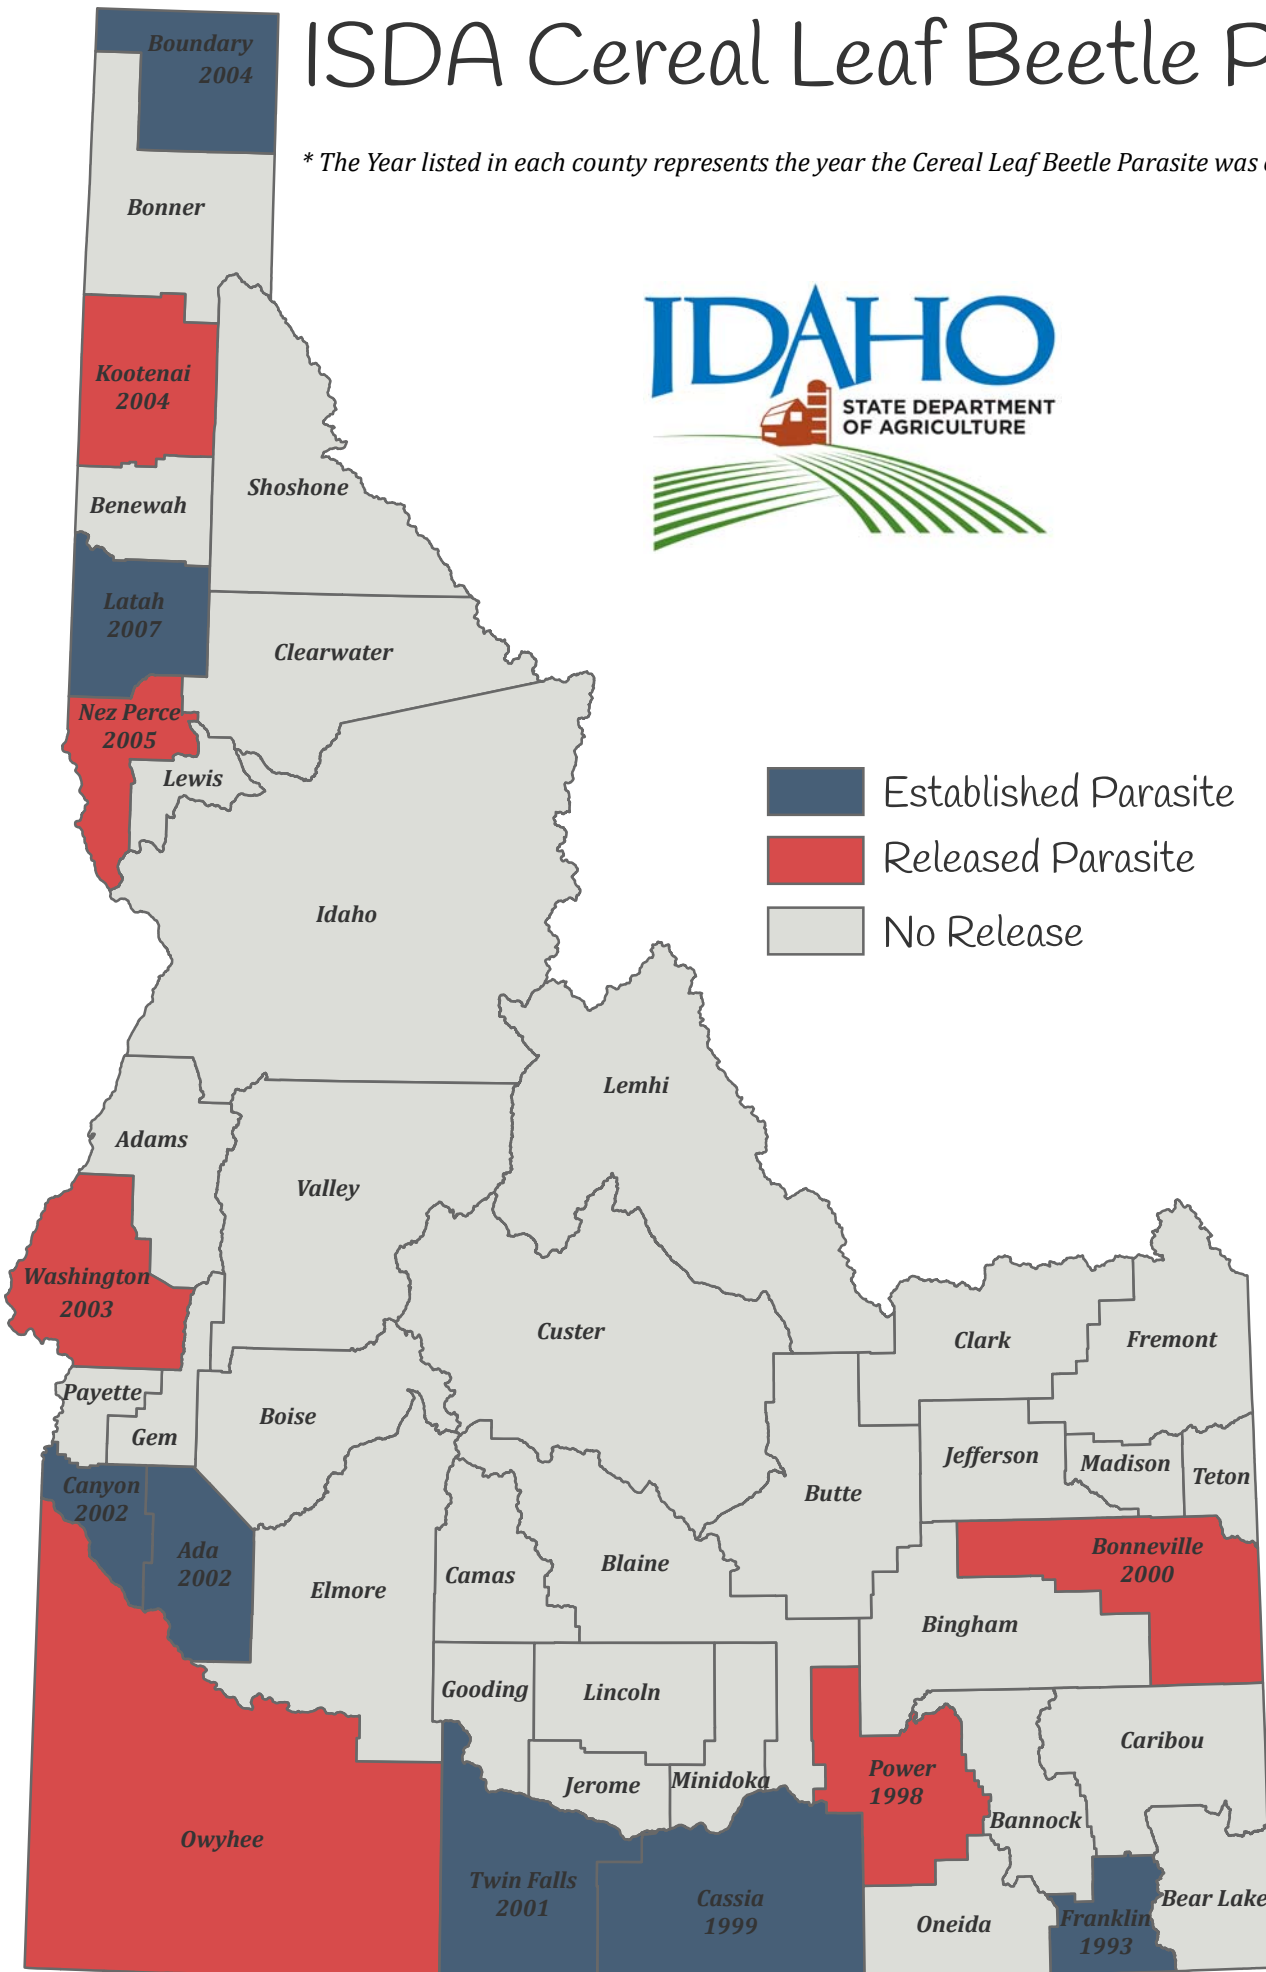

ISDA Cereal Leaf Beetle Parasite

* The Year listed in each county represents the year the Cereal Leaf Beetle Parasite was established or released.

- Established Parasite
- Released Parasite
- No Release